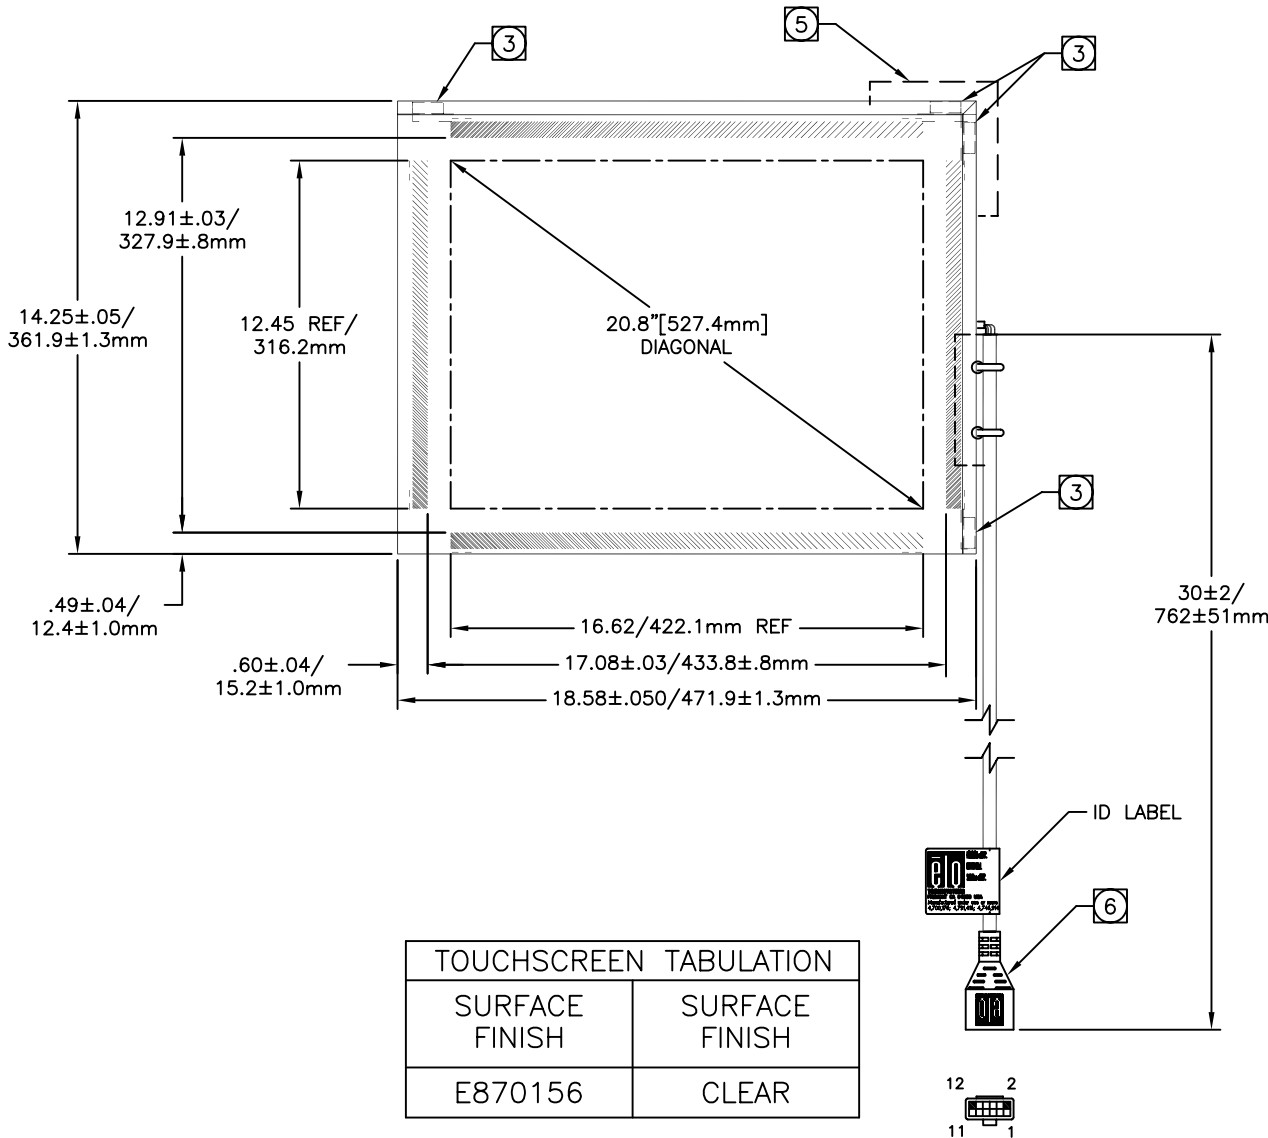

INTELLITOUCH® TOUCHSCREEN
SCN-IT-FLT21.0-003-006-R

NOTES:

1. ALL DIMENSIONS ARE IN INCHES AND MILLIMETERS.
2. GLASS THICKNESS: .125±0.012/[3.2±0.3mm].
3. TRANSDUCERS ARE LOCATED AT THE POSITIONS SHOWN. GLASS IS BEVELED UNDER THE TRANSDUCERS.
4. NO MATERIAL EXTENDS MORE THAN .03/0.8mm BEYOND THE BACK SURFACE OF THE GLASS.
5. CABLE ROUTING ADDS .10/2.5mm MAX TO INDICATED SECTION OF SCREEN.
6. BERG 65043-031, 2x6 HOUSING WITH BERG 48239-000 RECEPTACLES, DIRECTLY MATES WITH ANY OF THE FOLLOWING:
-INTELLITOUCH SERIAL CONTROL BOARD
-012226 CABLE (2x6 TO 8" DB9 BULKHEAD)
7. THE TOUCH ACTIVE AREA IS LESS THAN THE VIEWABLE AREA TO FACILITATE SEALING.

CONNECTION CHART

PIN	SIGNAL	INSULATION COLOR	JACKET COLOR
1	GROUND	OVERALL SHIELD	
2	KEY		
3	Y RECEIVE (+)	BLU	BLK
4	Y TRANSMIT (+)	BLU	GRY
5	Y RECEIVE (-)	BLK	BLK
6	Y TRANSMIT (-)	YEL	GRY
7	GROUND	INNER SHIELD	
8	X TRANSMIT (-)	RED	RED
9	X RECEIVE (-)	RED	BLK
10	X TRANSMIT (+)	GRN	RED
11	X RECEIVE (+)	WHT	BLK
12	KEY		